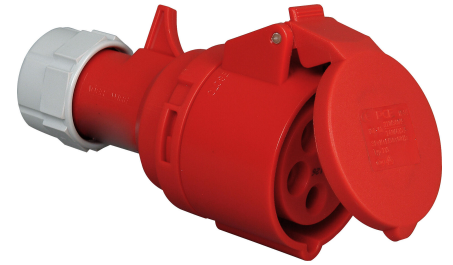

Art.No.	article name
---------	--------------

182301001	CEE-coupling with hinged lid, with short entry bush, 5-pole
-----------	---

CEE-coupling with hinged lid with short entry bush, 5-pole, 16A, 400V~, 6h, protection class IP44

Technical data	182301001
----------------	-----------

Number of poles	5
Clock hour position	6 h
IEC-amperage	16.00 A
Military model	yes
Identification colour	Red
Voltage according to EN 60309-2	400 V (50+60 Hz) red