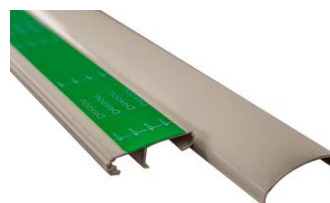

Dexson Cable Management System

Surface Mounted Cable Management System

References: DXN10021E, DXN10031E, DXN10041E, DXN10051E, DXN10461, DXN10061E, DXN10071E, DXN10081E, DXN10091E, DXN10101E, DXN10121, DXN10131E, DXN10471, DXN10141E, DXN10181E, DXN10211E, DXN10011E

Trunking: Base + Cover

Cover

Base

Double side mounting Tape

Technical features

- ✓ Plastic cable management system to conduct cables
- ✓ Principal raw material: PVC
- ✓ Self-extinguish: UL94 V0
- ✓ Reaction to fire: M1, French Standard NFP 92501
- ✓ IK07
- ✓ IP54
- ✓ Indoor Use
- ✓ With plastic protective foil to prevent scratches on trunking cover
- ✓ With high adhesive dual tape to easy installation on surfaces (dedicated SKU 's)
- ✓ Trunking base with PVC flexible cable retainer to prevent cables loose while installation (Some references)
- ✓ Max Temperature use: 50°C
- ✓ Min Temperature use: -5°C
- ✓ Quality Mark: UL 1565 - File E187714, CSA 22.2 No. 18.5 Recognize Component. Conformity declaration: IEC 61084-2-1